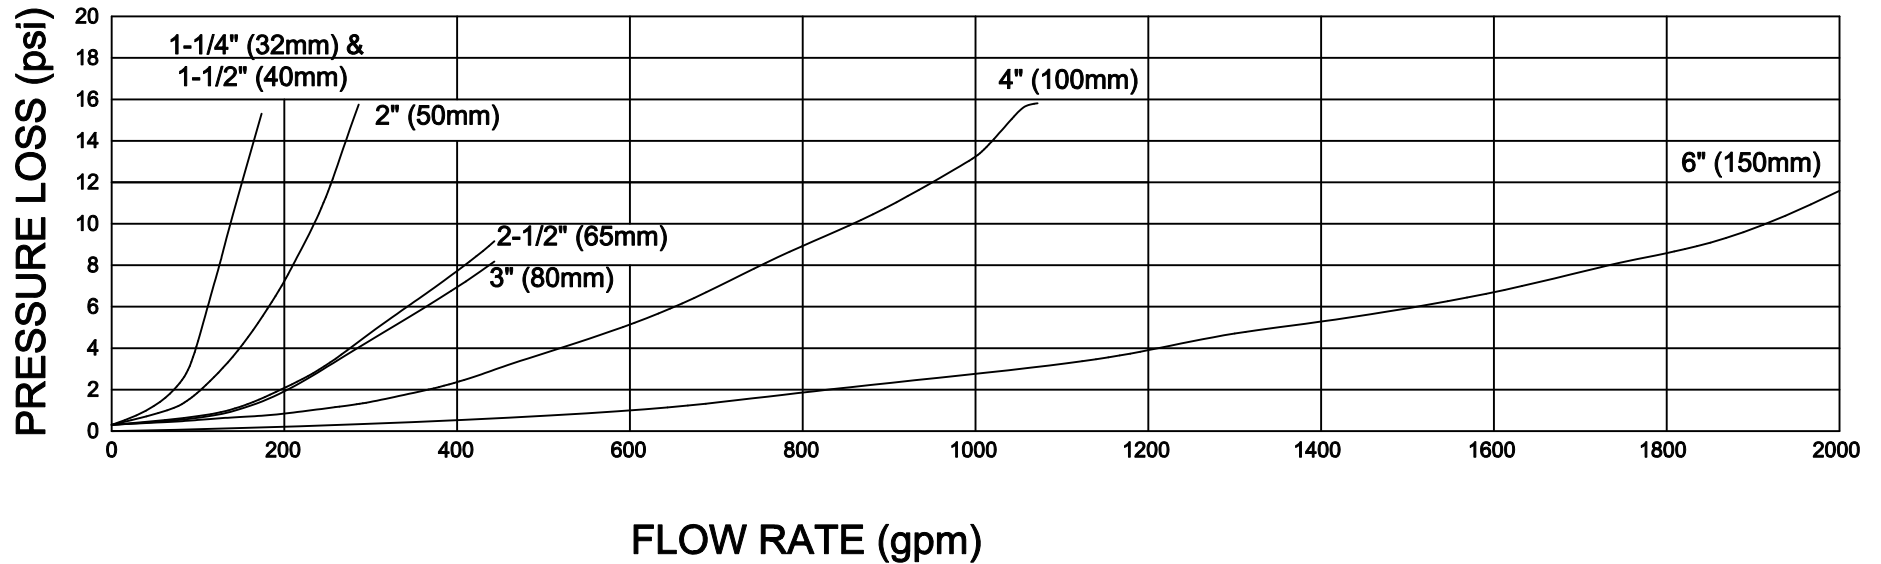

Control Valves

Headloss Chart

Model CA

Sizes 1-1/4" Thru 6" / 32 mm Thru 150 mm

Flomatic Corporation can accept no responsibility for possible errors in catalogues, brochures and other printed material. Flomatic Corporation reserves the right to alter its products without notices. This also applies to product already agreed. All trademarks in this material are property of the respective companies. All right reserved. ©2011 Flomatic Corporation. The drawings & information on this drawing sheet are the sole & exclusive property of Flomatic Corporation. Any reproduction, distribution, display or use of these drawings or information in whole or in part without written authorization of Flomatic Corporation is strictly prohibited.